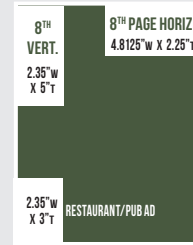

8TH PAGE AD

- 12 mo: $175/ea
- 6 mo: $200/ea
- 3 mo: $225/ea
- 1 mo: $250/ea

RESTAURANT-PUB AD

- 12 mo: $100/ea
- 6 mo: $125/ea
- 3 mo: $150/ea
- 1 mo: $175/ea

Premium Placement: **Outside Back Cover**-Add 25%.

Inside Front Cover-Add 20%. **Page 3** - Add 25%. **Page 5** - Add 20%.

All rates are net, non-commissionable. Artwork is free with a 12-month agreement. A nominal fee is charged for all others.

CUSTOM STICKER ON FRONT COVER:
1 mo: $800
3 mo: $2000
(Same Sticker)

Submit Print-Ready Ads in a PDF format or a High Resolution (At least 300 dpi) TIF, JPG or EPS file. CIRCULATION: 13,000 monthly. Estimated readership is 68,000. *ilrish* is available for free at 460+ locations in and around Ohio, PA, NY, IN, MI, & KY. For information on the locations go to www.ilrish.us and click on the Distribution button. CONTENT: *ilrish's* main focus is on news of interest to those of Irish heritage & their friends; including current events, special events, radio, sports, book reviews, travel, entertainment, history, calendar of events, Irish personalities in all fields, cultural news, and news from Ireland.